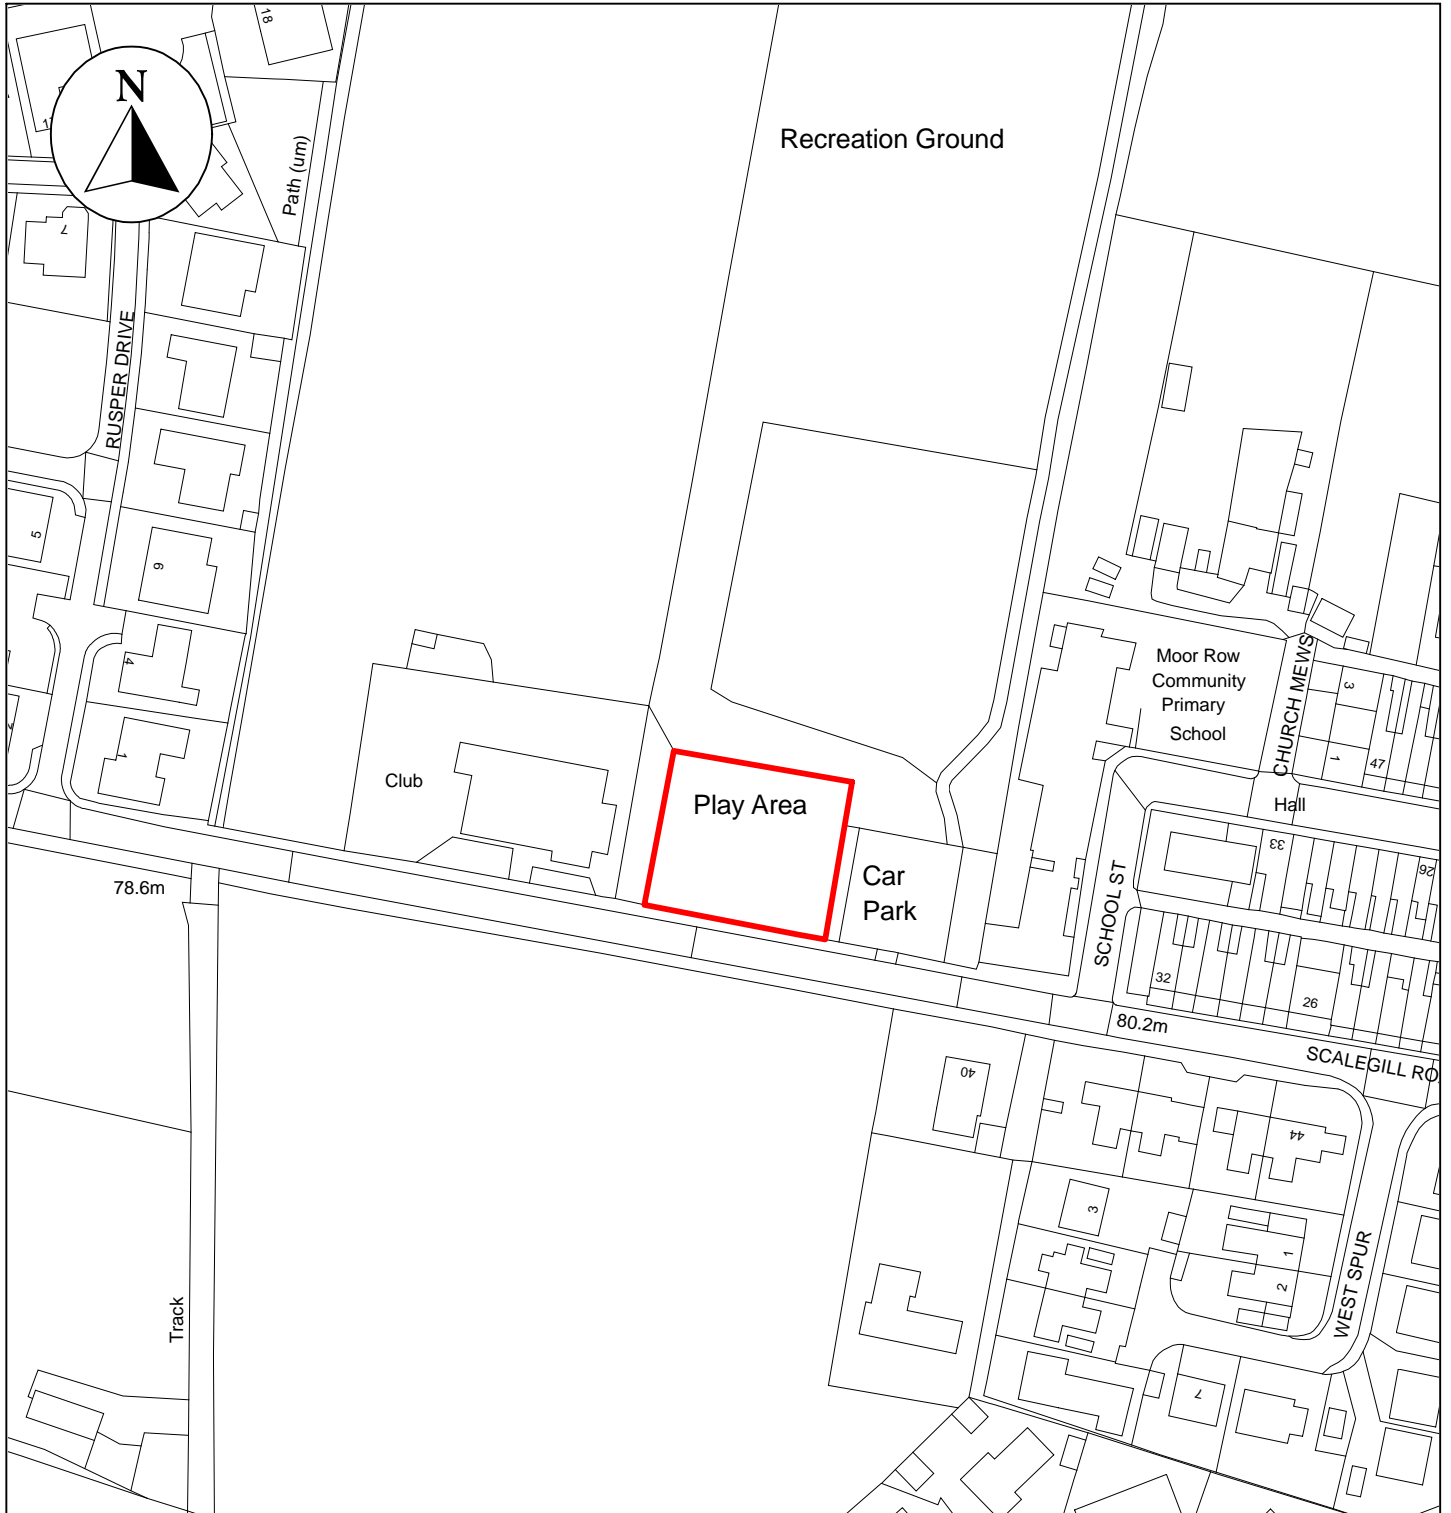

Public Space Protection Order Cumberland Council 2024

ANTI-SOCIAL BEHAVIOUR CRIME AND
POLICING ACT 2014

Play Area at Scalegill Road, Moor Row, CA24 3JN

Neighbourhoods
Education and Enforcement
Allerdale House
Workington
CA14 3YJ

Scale: 1 : 500
Date: February 2024

©crown copyright database rights 2024
ordnance survey AC0000861732